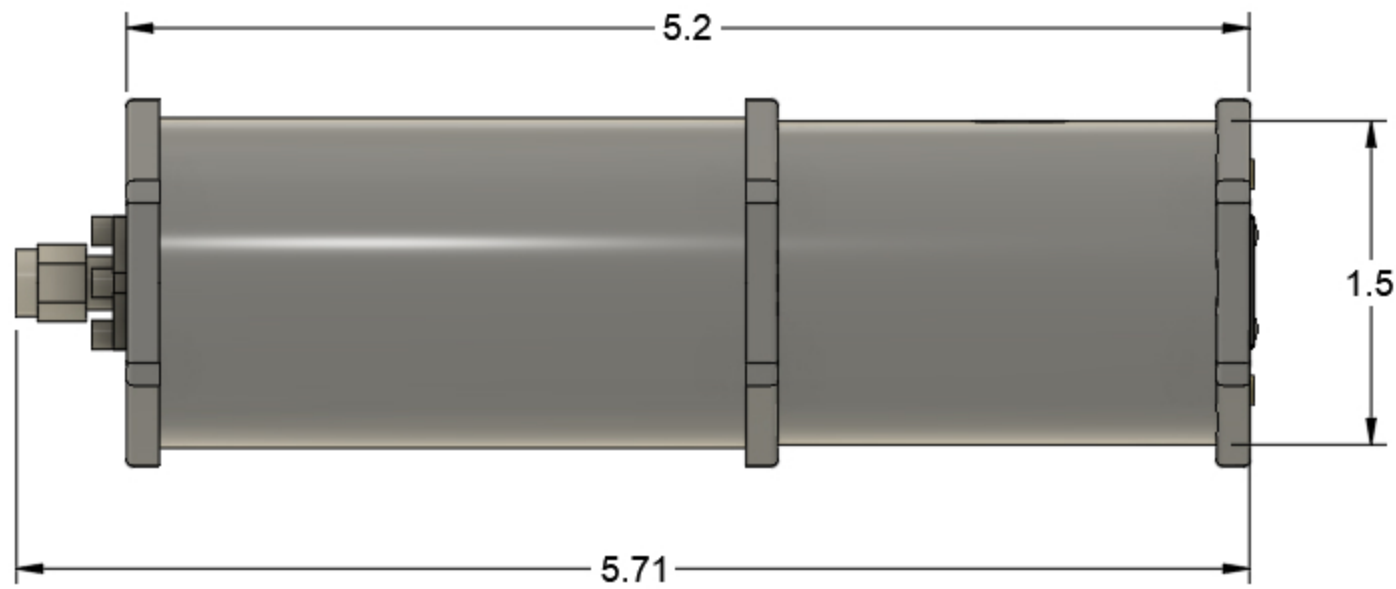

Connector lenth varies by connector type

		PROJECT LB59XXX-LAN		
		TITLE LadyBug Technologies Uncontrolled document Dimensions in inches		
APPROVED	SIZE	CODE	DWG NO	REV
CHECKED	B			
DRAWN	2/10/2025	SCALE None	WEIGHT	SHEET 1/1