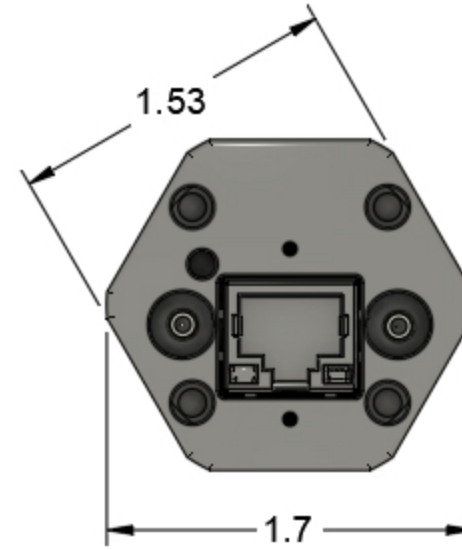

Connector lenth varies by connector type

		PROJECT LB59XXX-LAN		
		TITLE LadyBug Technologies Uncontrolled document Dimensions in inches		
APPROVED	SIZE	CODE	DWG NO	REV
CHECKED	B			
DRAWN	2/10/2025	SCALE None	WEIGHT	SHEET 1/1